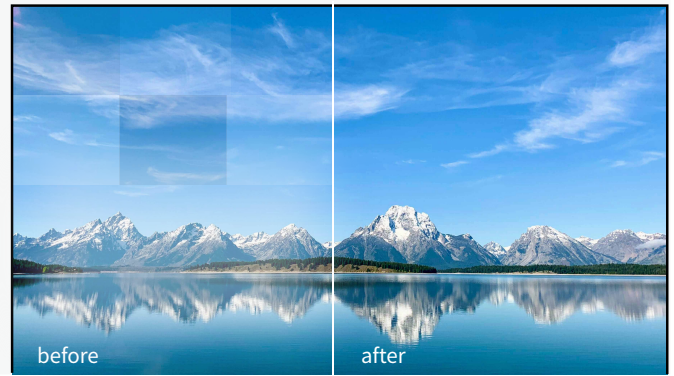

Intelligent point-by-point correction for true colour reproduction

Intelligent point-by-point correction for quick fixes and consistent picture reproduction.

High greyscale in low brightness for continued comfortable viewing

Low brightness while maintaining high greyscale for undistorted picture quality.