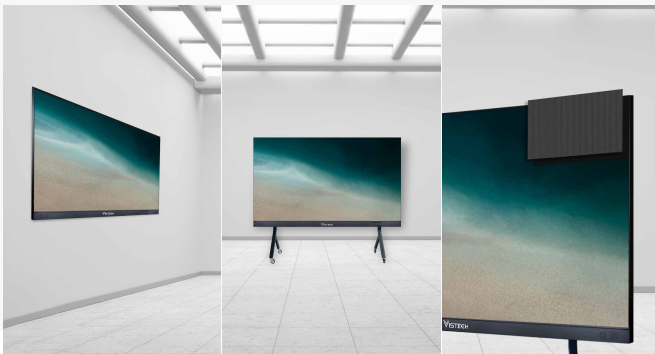

TERRA SERIES LED ALL-IN-ONE

108"/135"/163"/216"

- Lightweight and slim
- Fast and efficient
- Smart collaboration

Ultra-slim design with stunning visuals

27.8mm ultra-slim cabinet and 4kg lightweight single cabinet design
Ultra-narrow bezel, 95% screen-to-body ratio

FHD/UHD display

27.8mm
ultra-slim cabinet

4kg
lightweight single cabinet

95%
screen-to-body ratio

Smart commercial display, quick interaction

Built-in multiple software applications and support for customized welcome pages.

Dual system available

Intelligent point-by-point correction for true colour reproduction

Intelligent point-by-point correction for quick fixes and consistent picture reproduction.

High greyscale in low brightness for continued comfortable viewing

Integrated design for the ultimate in visual and audio

Built-in double speakers with professional tuning and fully upgraded audio resolution calculations for an immersive and synergetic experience.

SPECIFICATIONS