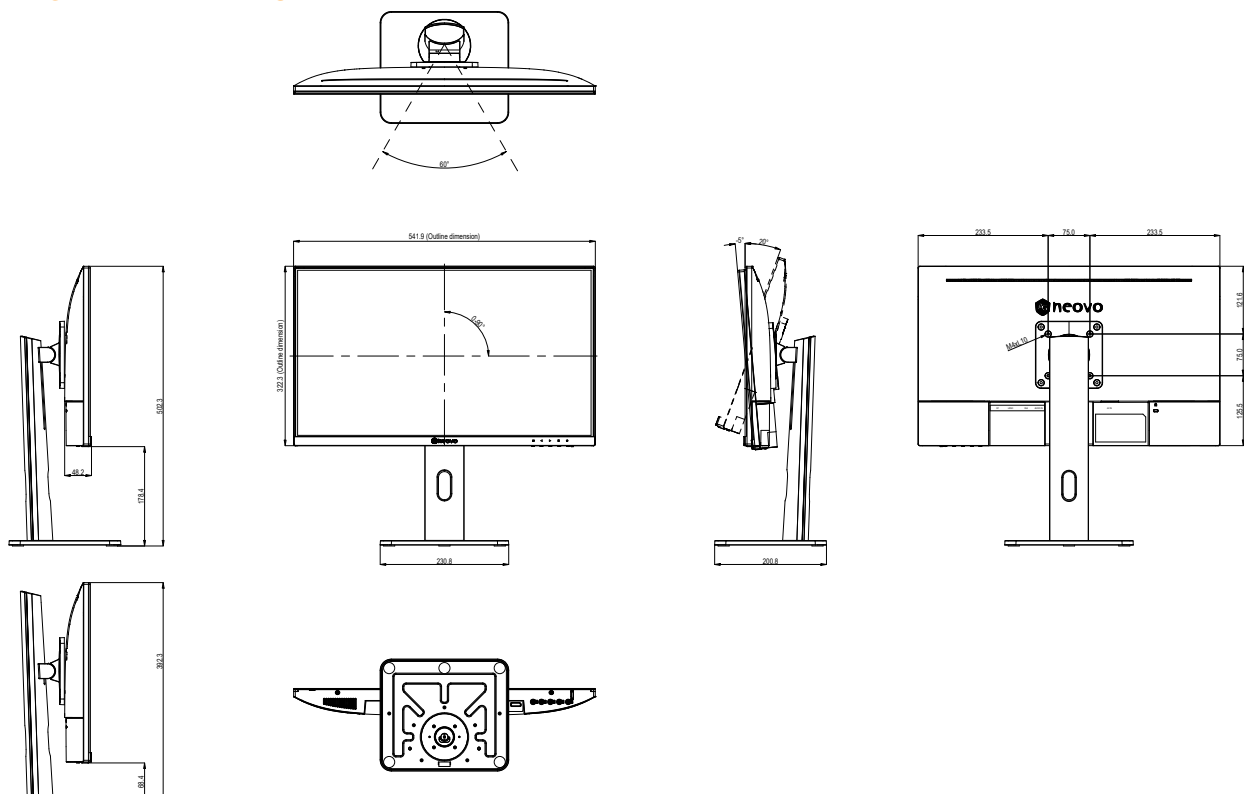

LH-2402 24-INCH 1080P ERGONOMIC LCD DESKTOP MONITOR

FEATURES

- LED-backlit technology with 1920x1080 resolution
- Full ergonomic stand: including tilt, swivel, pivot and height adjustment
- 3-sided bezel less design for seamless multi-display setups
- Wide Viewing Angle ensures the images being clear in every viewing angle
- Flicker-free backlight and blue light reducer for eye comfort
- Versatile connectivity: DisplayPort, HDMI, VGA
- Built-in 1W speakers
- VESA mounting for flexible installation

The LH-2402 is a 24" Full HD ergonomic monitor with eye care features for desktop daily use at the office and home. It supports tilting the screen from -5 to 20 degrees, or ± 30 degrees swivel the monitor; adjusting the height up to 110mm to reach the eye level or shifting to either portrait or landscape mode. In addition, its flicker-free technology and a blue light filter can ensure a comfortable viewing experience by reducing eyestrain after long periods of use.

TECHNICAL DRAWING

SPECIFICATIONS

Panel

Panel Type	LED-Backlit TFT LCD (VA Technology)
Panel Size	23.8"
Max. Resolution	FHD 1920 x 1080
Pixel Pitch	0.275 mm
Brightness	250 cd/m ²
Contrast Ratio	20,000,000 (DCR)
Viewing Angle (H/V)	178°/178°
Display Colour	16.7M
Response Time	5 ms

Stand

Tilt	-5° to 20°
Pivot	0° to 90°
Swivel	± 30°
Height Adjustment	0-110 mm

Security

Kensington Security Slot	Yes
--------------------------	-----

Dimensions

Product with Base (W x H x D)	541.9 x 502.3 x 200.8 mm (21.3" x 19.8" x 7.9")
Product w/o Base (W x H x D)	541.9 x 322.3 x 48.2 mm (21.3" x 12.7" x 1.9")
Packaging (W x H x D)	651.0 x 470.0 x 168.0 mm (25.6" x 18.5" x 6.6")