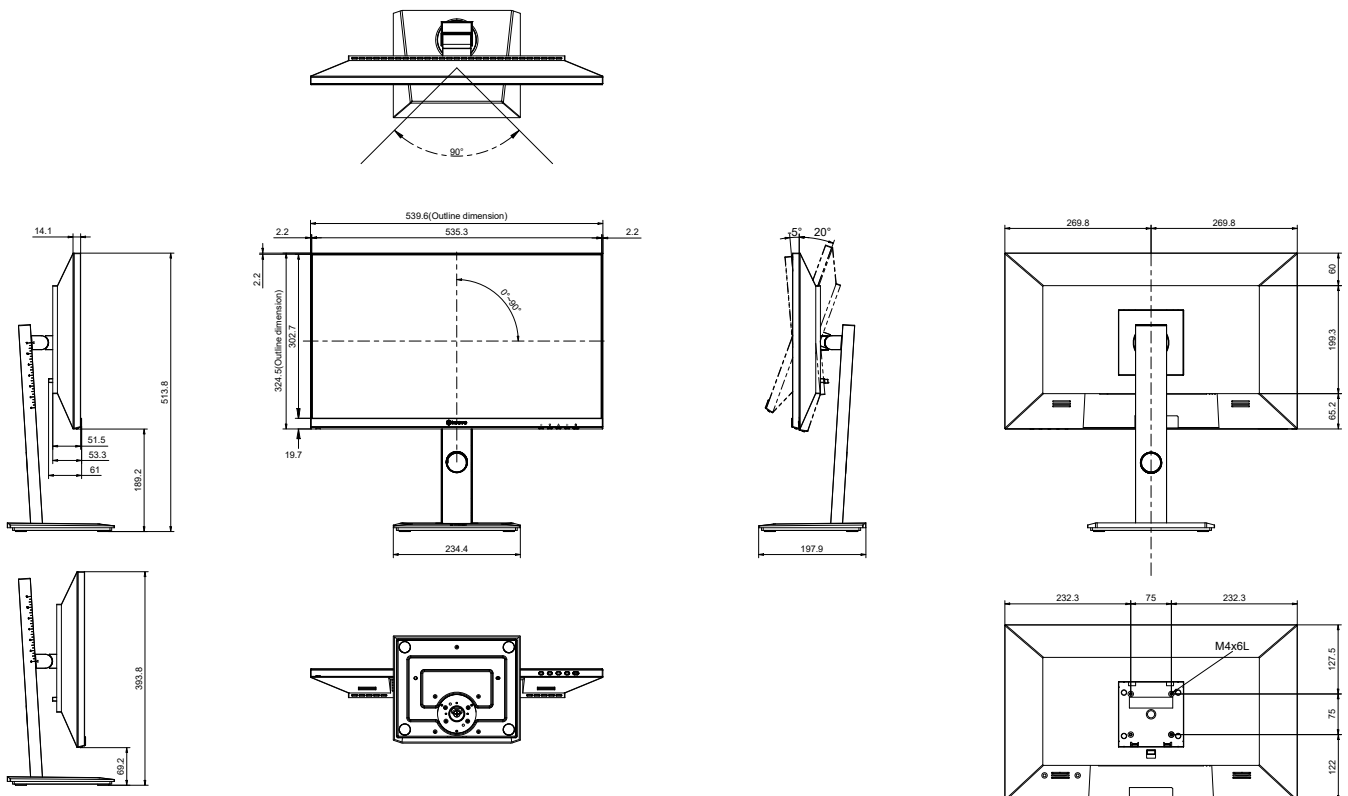

DW2401 24-INCH 1440P USB-C MONITOR WITH ERGONOMIC STAND

FEATURES

- WQHD 1440p Resolution with 16:9 aspect ratio
- USB Type C one-cable connectivity provides up to 65W charging power, video, audio and data transmission
- Full function ergonomic stand, including -5° ~ 20° tilt, 45° swivel, 90° pivot and 120mm height adjustment
- IPS-panel ensures the images to be clear in every viewing angle
- 115% NTSC, 105% DCI-P3, 133% sRGB, and 115% AdobeRGB color range
- PiP/PbP multiple windows from different input sources
- Eye Care: Flicker-free and Blue Light Filter technology reduces eye discomfort
- HDMI, DisplayPort and dual 2W speakers for multimedia content
- Compatible with 75 x 75mm VESA mounting standard

The DW2401 24-Inch USB-C monitor is designed to provide a productive workspace for multitasking on a single screen at the office and home. With a one-cable solution, it is easy to connect the laptop or tablet while charging the device, allowing you to start working quickly. In addition, the monitor features 2560 x 1440 resolution, wide viewing angle and richer color performance, delivering crisp and accurate image performance in detail. Its full-function ergonomic stand allows you to build a productive and comfortable working environment for document editing, web design, artwork creation and video production.

TECHNICAL DRAWING

SPECIFICATIONS

Panel

Panel Type	LED-Backlit TFT LCD (IPS Technology)
Panel Size	23.8"
Max. Resolution	WQHD 2560 x 1440
Pixel Pitch	0.206 mm
Brightness	300 cd/m ²
Contrast Ratio	1000000:1(DCR)
Viewing Angle (H/V)	178°/178°
Display Colour	16.7M
Colour Gamut	sRGB 133% , NTSC 115% , DCI-P3 105% , Adobe RGB 115%
Response Time	5 ms
Surface Treatment	Anti-Glare Treatment (Haze 25%), 3H Hard Coating

Dimensions

Product with Base (W x H x D)	539.6 x 513.8 x 197.9 mm (21.2" x 20.2" x 7.8")
Product w/o Base (W x H x D)	539.6 x 324.5 x 53.3 mm (21.2" x 12.8" x 2.1")
Packaging (W x H x D)	810.0 x 438.0 x 145.0 mm (31.9" x 17.2" x 5.7")