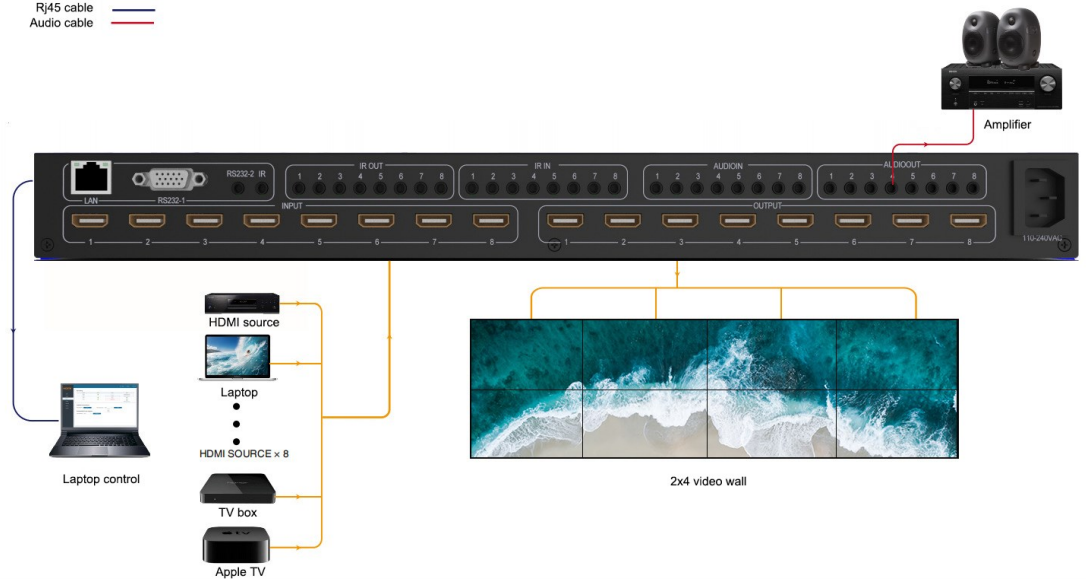

Diagram

8x8 Matrix & Video Wall

Diagram :

HDMI cable
RJ45 cable
Audio cable

SPECIFICATIONS:

	Matrix-8X8-H2-VW
Input	8 x HDMI
Output	8 x HDMI
Resolution	4K2K@24/25/30/60Hz
HDMI Standard	2.0
HDCP Version	2.2, 1.4 compliant
RS232	3-pin pluggable connector for RS-232 control of the Switcher
HDMI 2.0	4K@60Hz 4:4:4
HDR Support	HDR10, HDR10+. Dolby Vision, HLG
Coaxial Audio Formats	PCM2.0, Dolby Digital / Plus, DTS 2.0/5.1
L/R Audio Formats	PCM2.0CH
Power Supply	AC 110 - 240V
Power Consumption	100 W (Max)
Dimensions	430mm (W)×220mm (D)×44mm (H)
Weight	5000 gram

GeMNeXT is brand of

AVDIS B.V.
Ambachtstraat 3A
3732 CN DE BILT

The Netherlands

www.gemnext.com

info@gemnext.com

+31- (0)85 2100 614