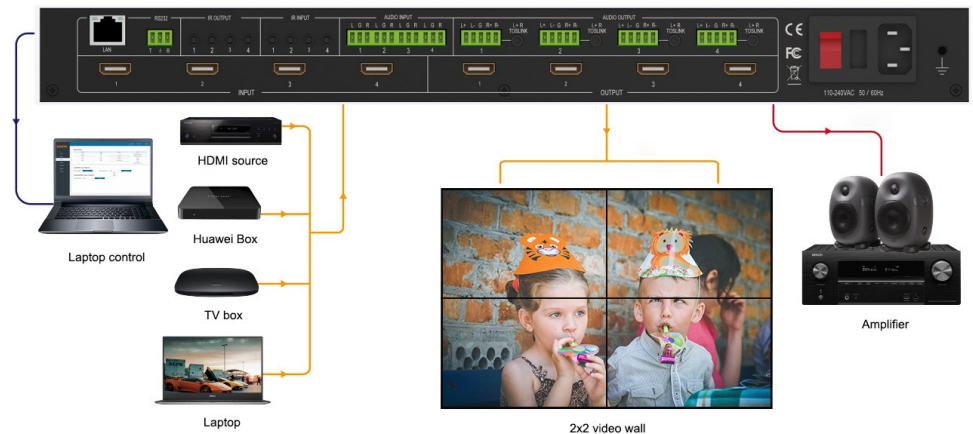

Besides the Matrix function it also supports a video wall set up 2x2.

Support CEC and IR function and support front panel keys control, IR and IP control(PC tool, Web GUI).

It offers solutions for home, office, digital entertainment center, control center, conference room, school and corporate training environments.

Diagram

4x4 Matrix & Video Wall

Diagram :

HDMI cable ———
RJ45 cable ———
Audio cable ———

SPECIFICATIONS:

	Matrix-4X4-H2-VW
Input	4 x HDMI
Output	4 x HDMI
Resolution	4K2K@24/25/30/60Hz
HDMI Standard	2.0
HDCP Version	2.2, 1.4 compliant
RS232	3-pin pluggable connector for RS-232 control of the Switcher
HDMI 2.0	4K@60Hz 4:4:4
HDR Support	HDR10, HDR10+. Dolby Vision, HLG
Coaxial Audio Formats	PCM2.0, Dolby Digital / Plus, DTS 2.0/5.1
L/R Audio Formats	PCM2.0CH
Power Supply	AC 110 - 240V
Power Consumption	60 W (Max)
Dimensions	430mm (W)×300mm (D)×44mm (H)
Weight	5000 gram